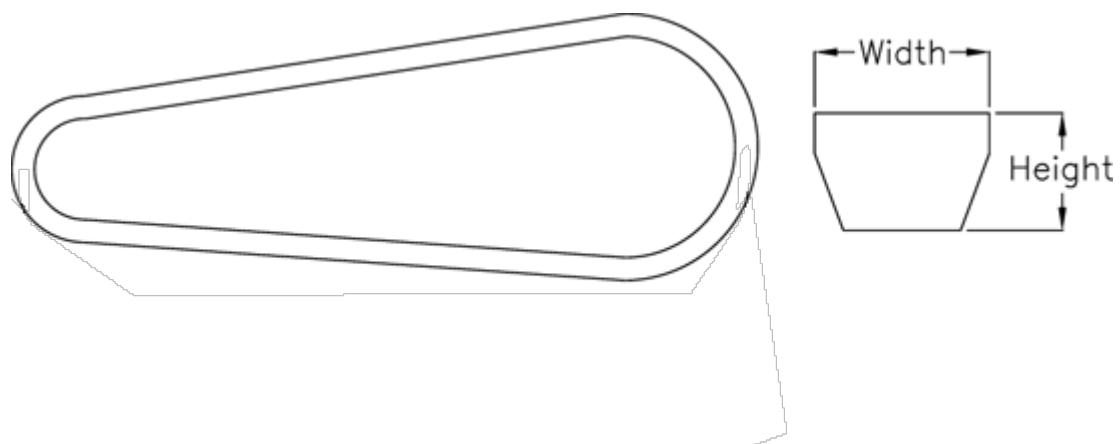

# Data Sheet

Article number: 601962460912  
Description: Gates V-belt SPZ 912 Ld 912  
DELTA NARROW

## Measures

---

Datum length	= 912
Height	= 8
Width	= 10